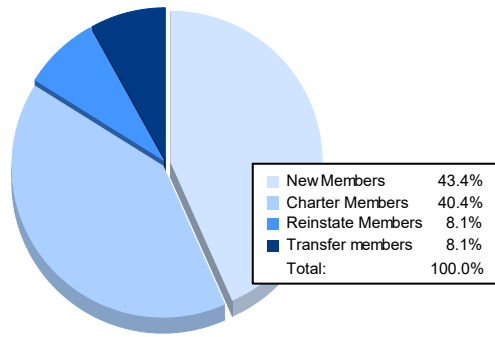

Year	New Clubs	Dropped Clubs	Gain/ Loss Clubs	New Members	Charter Members	Reinstate Members	Transfer Members	Total Member Added	Total Members Dropped	Gain/ Loss Members
2016-2017	1	2	-1	155	22	3	20	200	206	-6
2017-2018	0	2	-2	132	0	4	24	160	264	-104
2018-2019	0	1	-1	136	0	11	30	177	223	-46
2019-2020	1	0	1	98	20	4	19	141	202	-61
2020-2021	2	3	-1	43	40	8	8	99	193	-94
<b>Average</b>	<b>1</b>	<b>2</b>	<b>-1</b>	<b>113</b>	<b>16</b>	<b>6</b>	<b>20</b>	<b>155</b>	<b>218</b>	<b>-62</b>

### Membership Composition June 2021 Cumulative

### Gender Composition June 2021 Cumulative