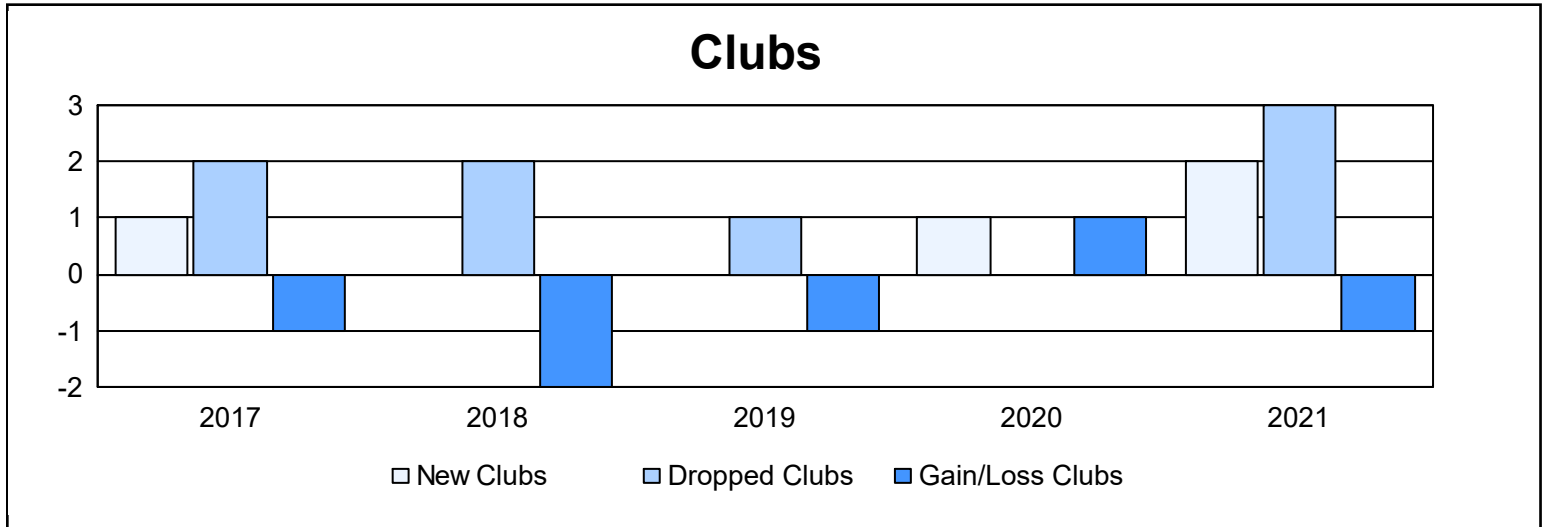

Year	New Clubs	Dropped Clubs	Gain/ Loss Clubs	New Members	Charter Members	Reinstate Members	Transfer Members	Total Member Added	Total Members Dropped	Gain/ Loss Members
2016-2017	1	2	-1	155	22	3	20	200	206	-6
2017-2018	0	2	-2	132	0	4	24	160	264	-104
2018-2019	0	1	-1	136	0	11	30	177	223	-46
2019-2020	1	0	1	98	20	4	19	141	202	-61
2020-2021	2	3	-1	43	40	8	8	99	193	-94
<b>Average</b>	<b>1</b>	<b>2</b>	<b>-1</b>	<b>113</b>	<b>16</b>	<b>6</b>	<b>20</b>	<b>155</b>	<b>218</b>	<b>-62</b>

### Membership Composition June 2021 Cumulative