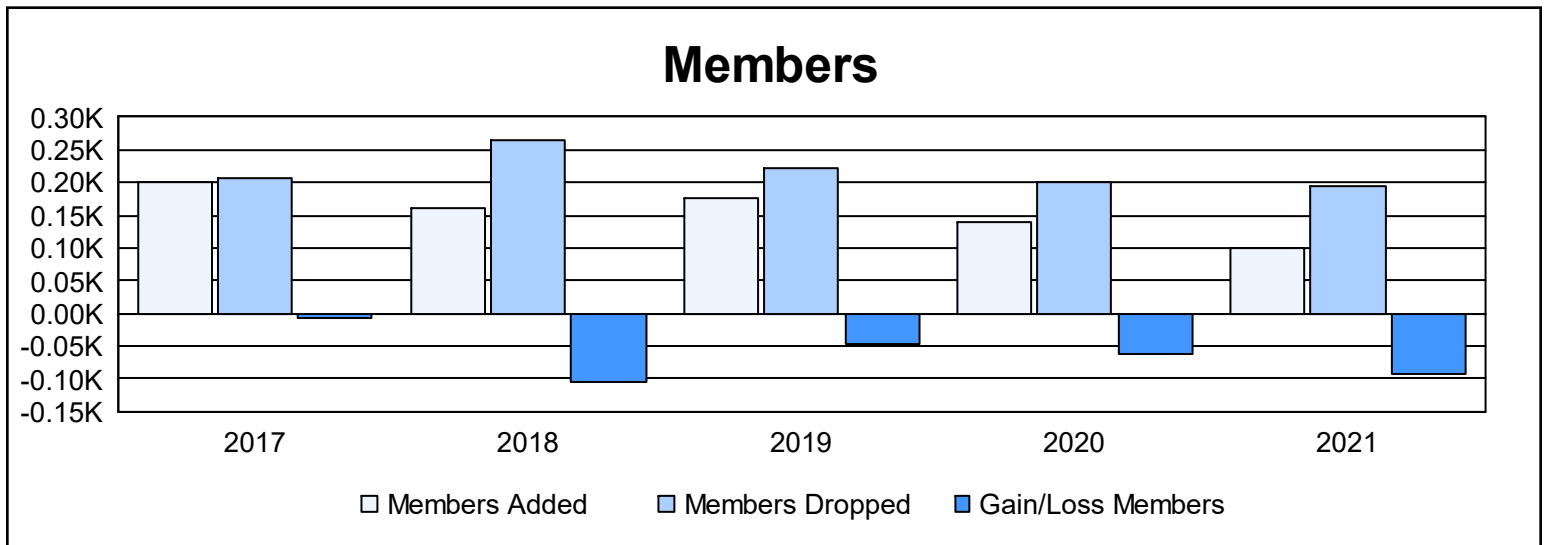

Year	New Clubs	Dropped Clubs	Gain/ Loss Clubs	New Members	Charter Members	Reinstate Members	Transfer Members	Total Member Added	Total Members Dropped	Gain/ Loss Members
2016-2017	1	2	-1	155	22	3	20	200	206	-6
2017-2018	0	2	-2	132	0	4	24	160	264	-104
2018-2019	0	1	-1	136	0	11	30	177	223	-46
2019-2020	1	0	1	98	20	4	19	141	202	-61
2020-2021	2	3	-1	43	40	8	8	99	193	-94
<b>Average</b>	<b>1</b>	<b>2</b>	<b>-1</b>	<b>113</b>	<b>16</b>	<b>6</b>	<b>20</b>	<b>155</b>	<b>218</b>	<b>-62</b>

### Membership Composition June 2021 Cumulative